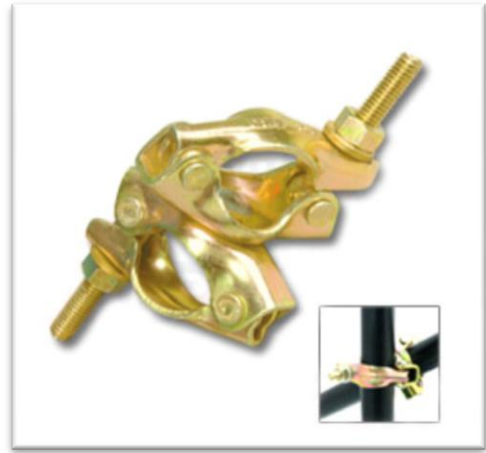

Pressed Steel Clamps

DOUBLE COUPLER
For pipe OD 48.3 mm
(EN-74 / BS-1139)

SWIWEL COUPLER
For pipe OD 48.3 mm
(EN-74 / BS-1139)

POTLOG COUPLER
For pipe OD 48.3 mm
(EN-74 / BS-1139)

SLEEVE COUPLER
For pipe OD 48.3 mm
(EN-74 / BS-1139)

FENCING COUPLER

For pipe OD 48.3 mm / 38.3 mm
(EN-74 / BS-1139)

JOINT PIN

For pipe OD 48.3 mm

GIRDER COUPLER

For pipe OD 48.3 mm

PUTLOG HEAD ADOPTER

BOARD RETAINING COUPLER

TOE BOARD COUPLER

LADDER CLAMP