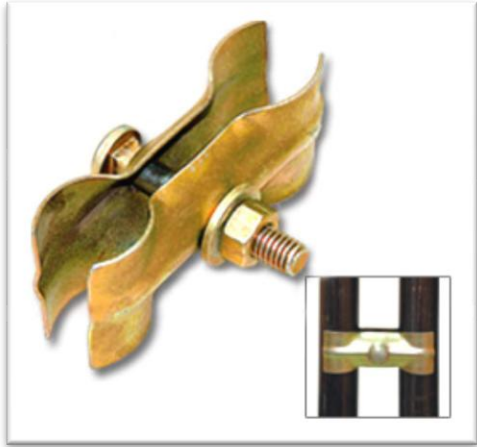

Pressed Steel Clamps

DOUBLE COUPLER
For pipe OD 48.3 mm
(EN-74 / BS-1139)

SWIWEL COUPLER
For pipe OD 48.3 mm
(EN-74 / BS-1139)

POTLOG COUPLER
For pipe OD 48.3 mm
(EN-74 / BS-1139)

SLEEVE COUPLER
For pipe OD 48.3 mm
(EN-74 / BS-1139)

FENCING COUPLER

For pipe OD 48.3 mm / 38.3 mm
(EN-74 / BS-1139)

JOINT PIN

For pipe OD 48.3 mm

GIRDER COUPLER

For pipe OD 48.3 mm

PUTLOG HEAD ADOPTER

BOARD RETAINING COUPLER

TOE BOARD COUPLER

LADDER CLAMP